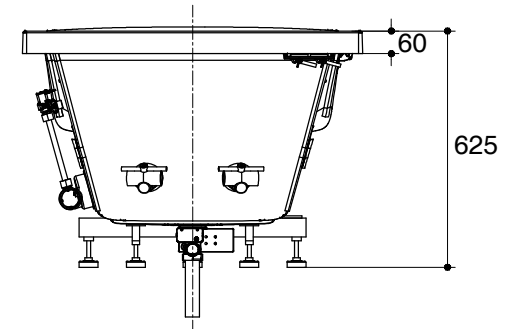

Dimensions are approximate.

Unit: mm

Suggestion : Install the control panel at the outside for the convenience of maintenance.

○ Area for flexible drain Ø400 mm.

Pump(Blower Motor)
Control Access
W600xH500

SKU	K-76445X-NWGR-0
Name	KARESS
Description	1800 WHIRLPOOL BATH WITH E-DRAIN & GRIP

KOHLER

*The recommended dimension for installation can be adjusted according to user preferences and layout.