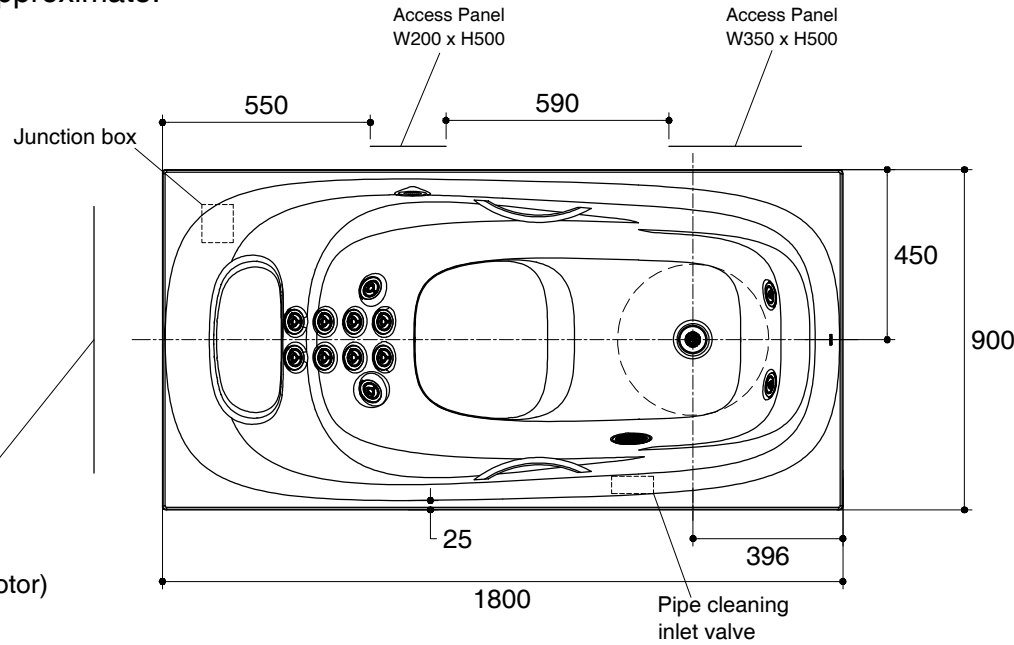

Dimensions are approximate.

Unit: mm

Suggestion : Install the control panel at the outside for the convenience of maintenance.

○ Area for flexible drain Ø400 mm.

Pump(Blower Motor)
Control Access
W600xH500

SKU	K-76445X-NWGR-0
Name	KARESS
Description	1800 WHIRLPOOL BATH WITH E-DRAIN & GRIP

KOHLER

*The recommended dimension for installation can be adjusted according to user preferences and layout.