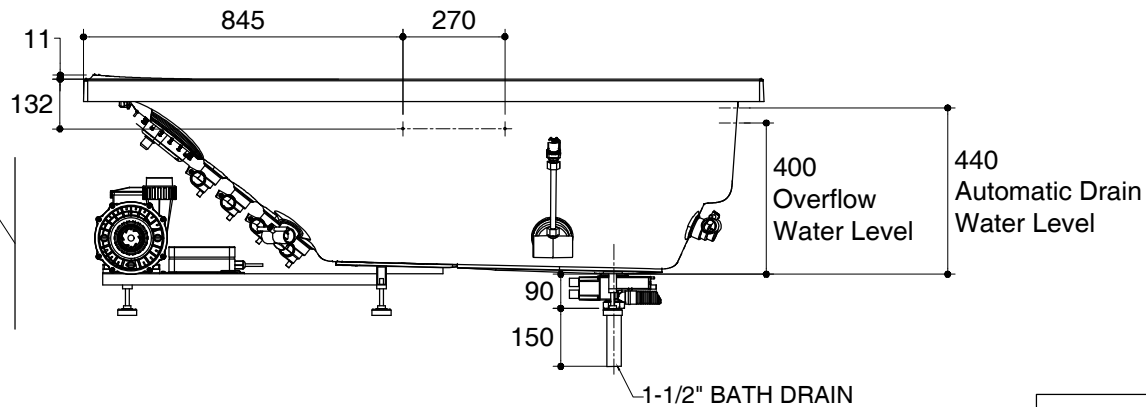

Dimensions are approximate.

Unit: mm

Suggestion : Install the control panel at the outside for the convenience of maintenance.

○ Area for flexible drain Ø400 mm.

Pump(Blower Motor)
Control Access
W600xH500

SKU	K-76445X-NWGR-0
Name	KARESS
Description	1800 WHIRLPOOL BATH WITH E-DRAIN & GRIP

KOHLER

*The recommended dimension for installation can be adjusted according to user preferences and layout.